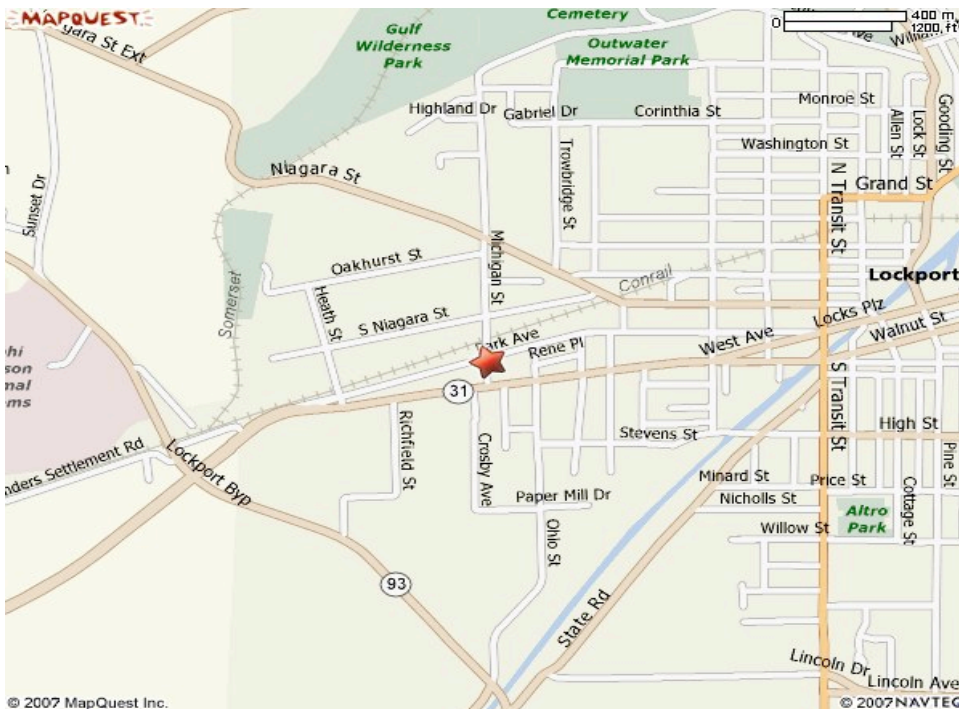

The Varallo Family

Train Boarding Location: Corner of Michigan St. and Park Ave. in Lockport 14094

Our Wines:

White Syrah

Riesling

Gewurztraminer

Chardonnay

Old Vine Zinfandel